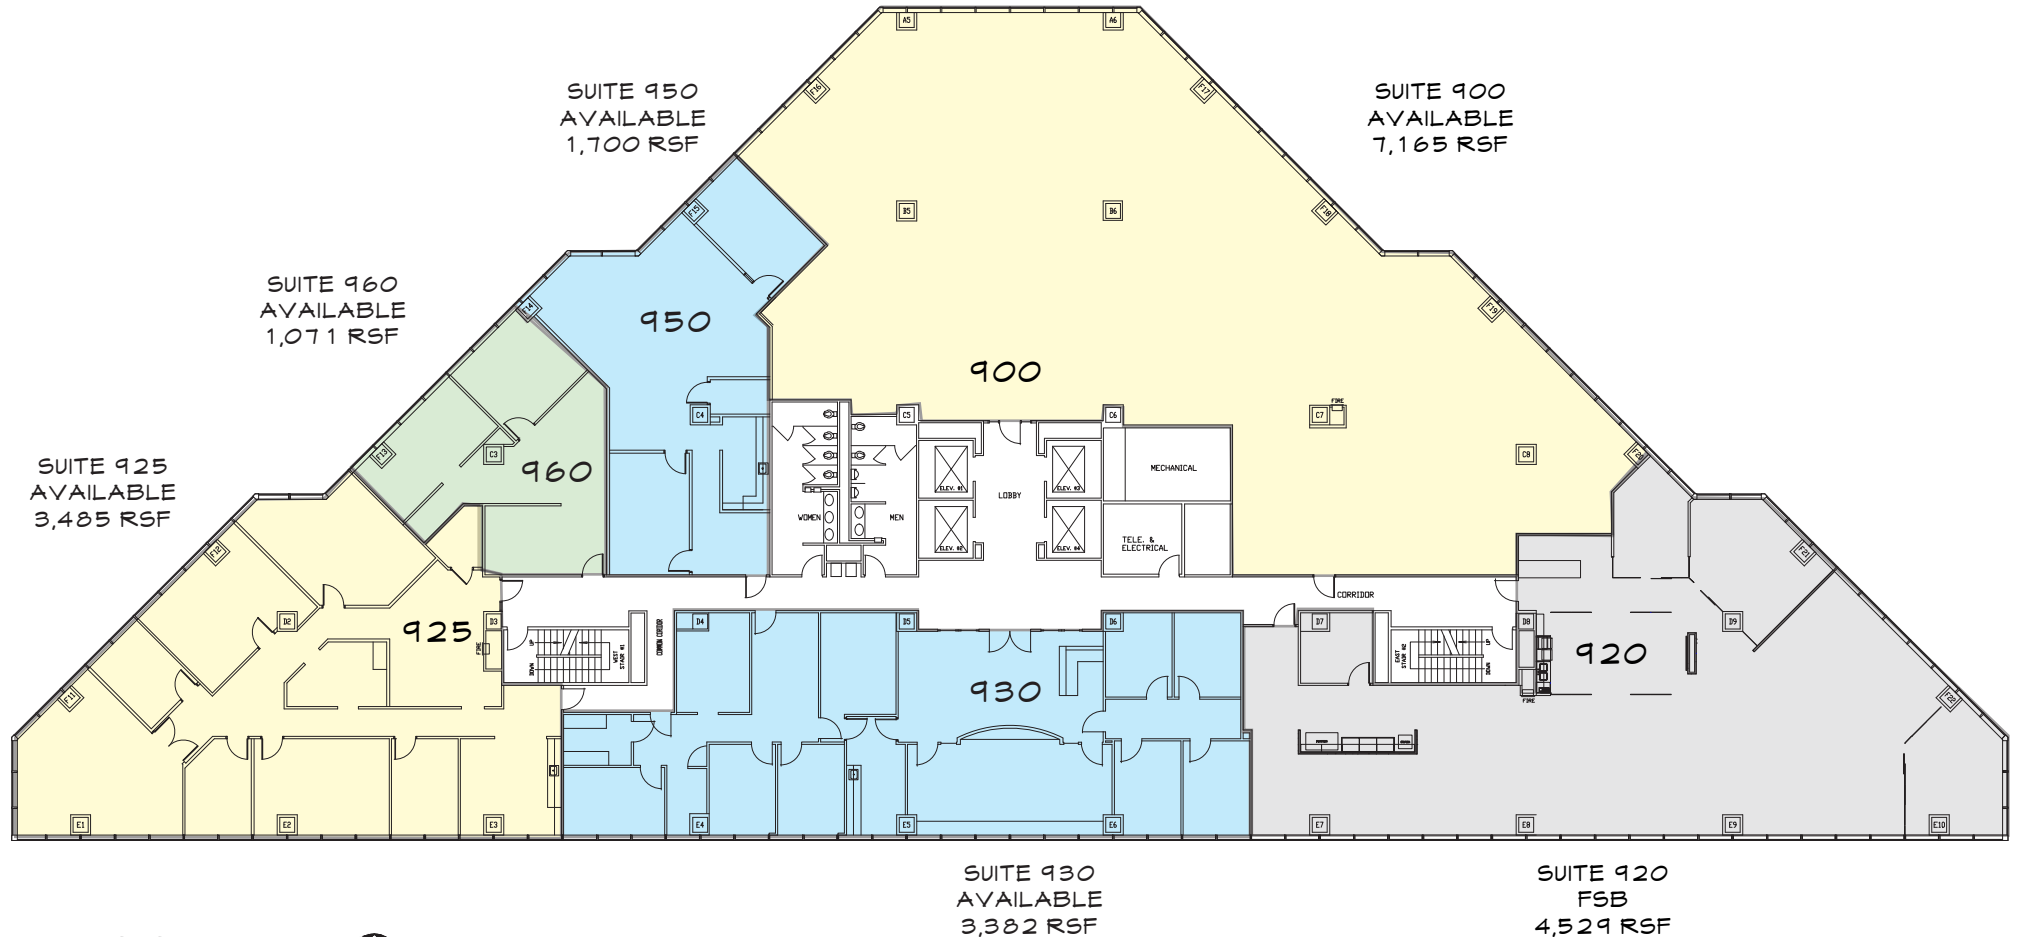

Meridian Tower

5100 E Skelly Dr, Tulsa, OK 74135

A FLOOR PLAN 
SCALE: N.T.S. NORTH

Call Grant Stewart, CCIM at **918.645.7679** or Vicki Patterson, CCIM at **918.519.6731**

gstewart@wigginprop.com | vpatterson@wigginprop.com | wigginprop.com