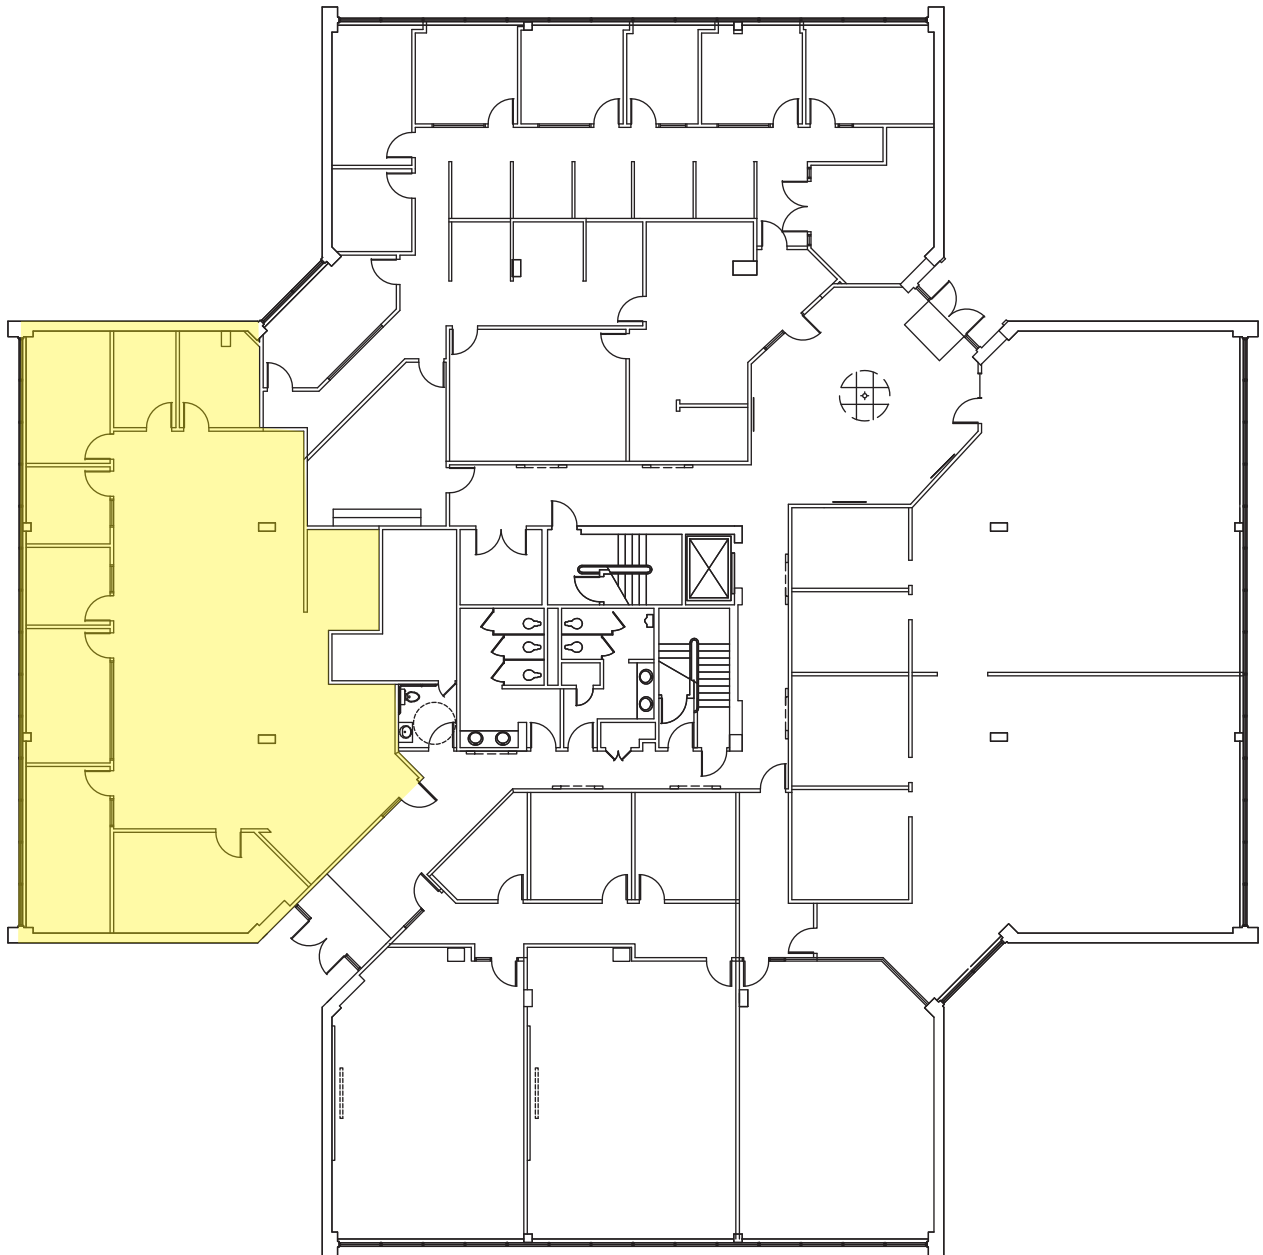

Three Broadway Executive Park

6501 N Broadway, Oklahoma City, OK 73116

Suite 190

3,016 RSF

Call Nick Bentley at **405.842.0100**

nbentley@wiginprop.com | wiginprop.com