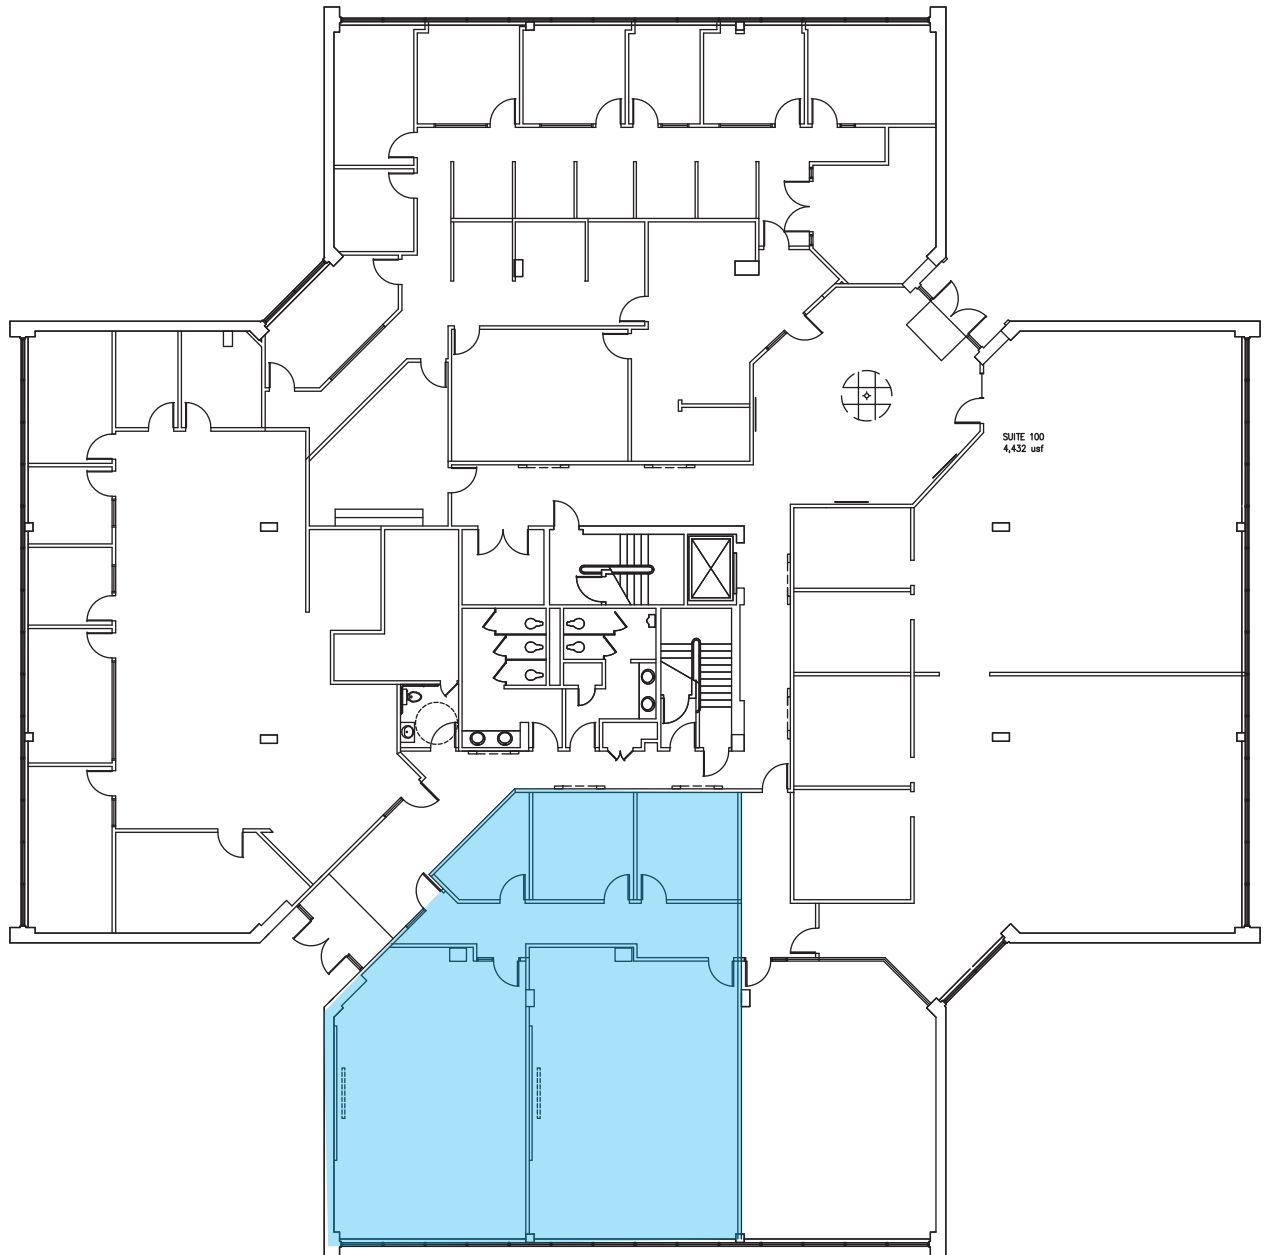

Three Broadway Executive Park

6501 N Broadway, Oklahoma City, OK 73116

Suite 120

2,589 RSF

Call Nick Bentley at **405.842.0100**

nbentley@wiggprop.com | wiggprop.com