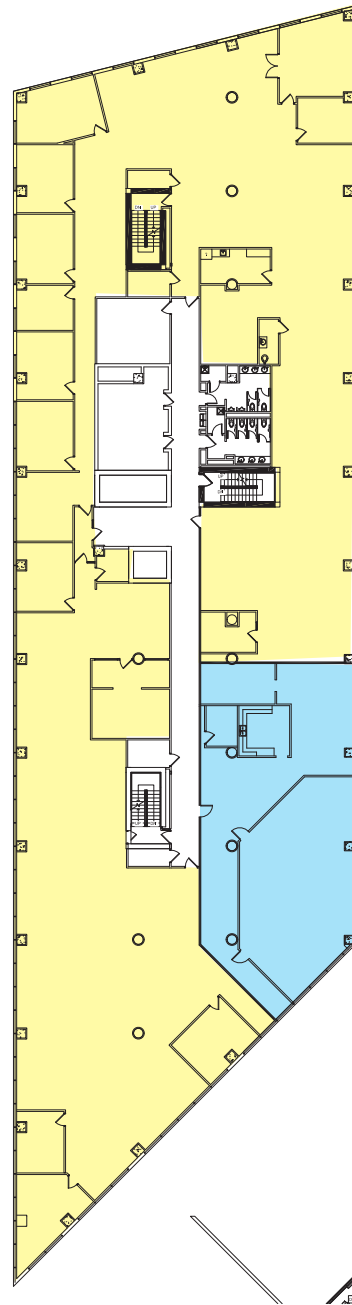

Quail Springs Parkway Plaza

14000 Quail Springs Parkway, Oklahoma City, OK 73134

Suite 4000

19,755 RSF

Suite 4000 - 4500

23,457 RSF Contiguous

Call Nick Bentley at **405.842.0100**

nbentley@wiginprop.com | wiginprop.com