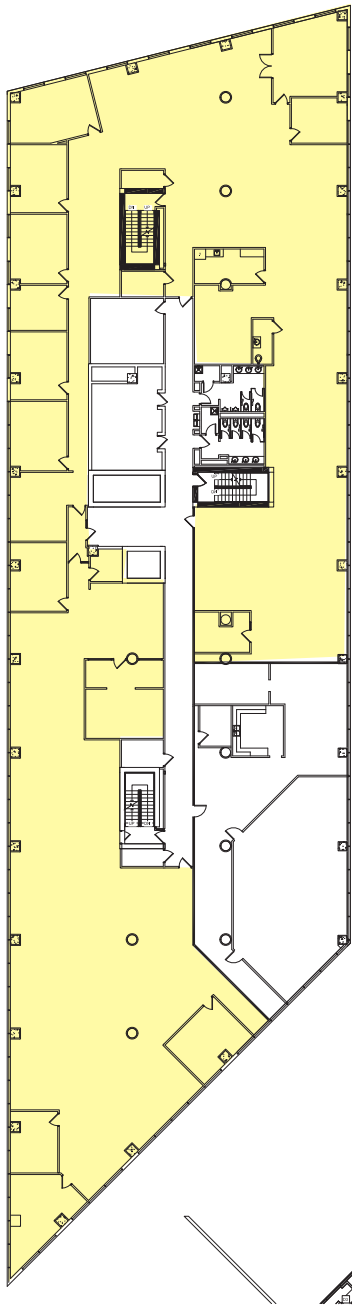

Quail Springs Parkway Plaza

14000 Quail Springs Parkway, Oklahoma City, OK 73134

Suite 4000

19,755 RSF

Suite 4000 - 4500

23,457 RSF Contiguous

Call Nick Bentley at **405.842.0100**

nbentley@wiginprop.com | wiginprop.com