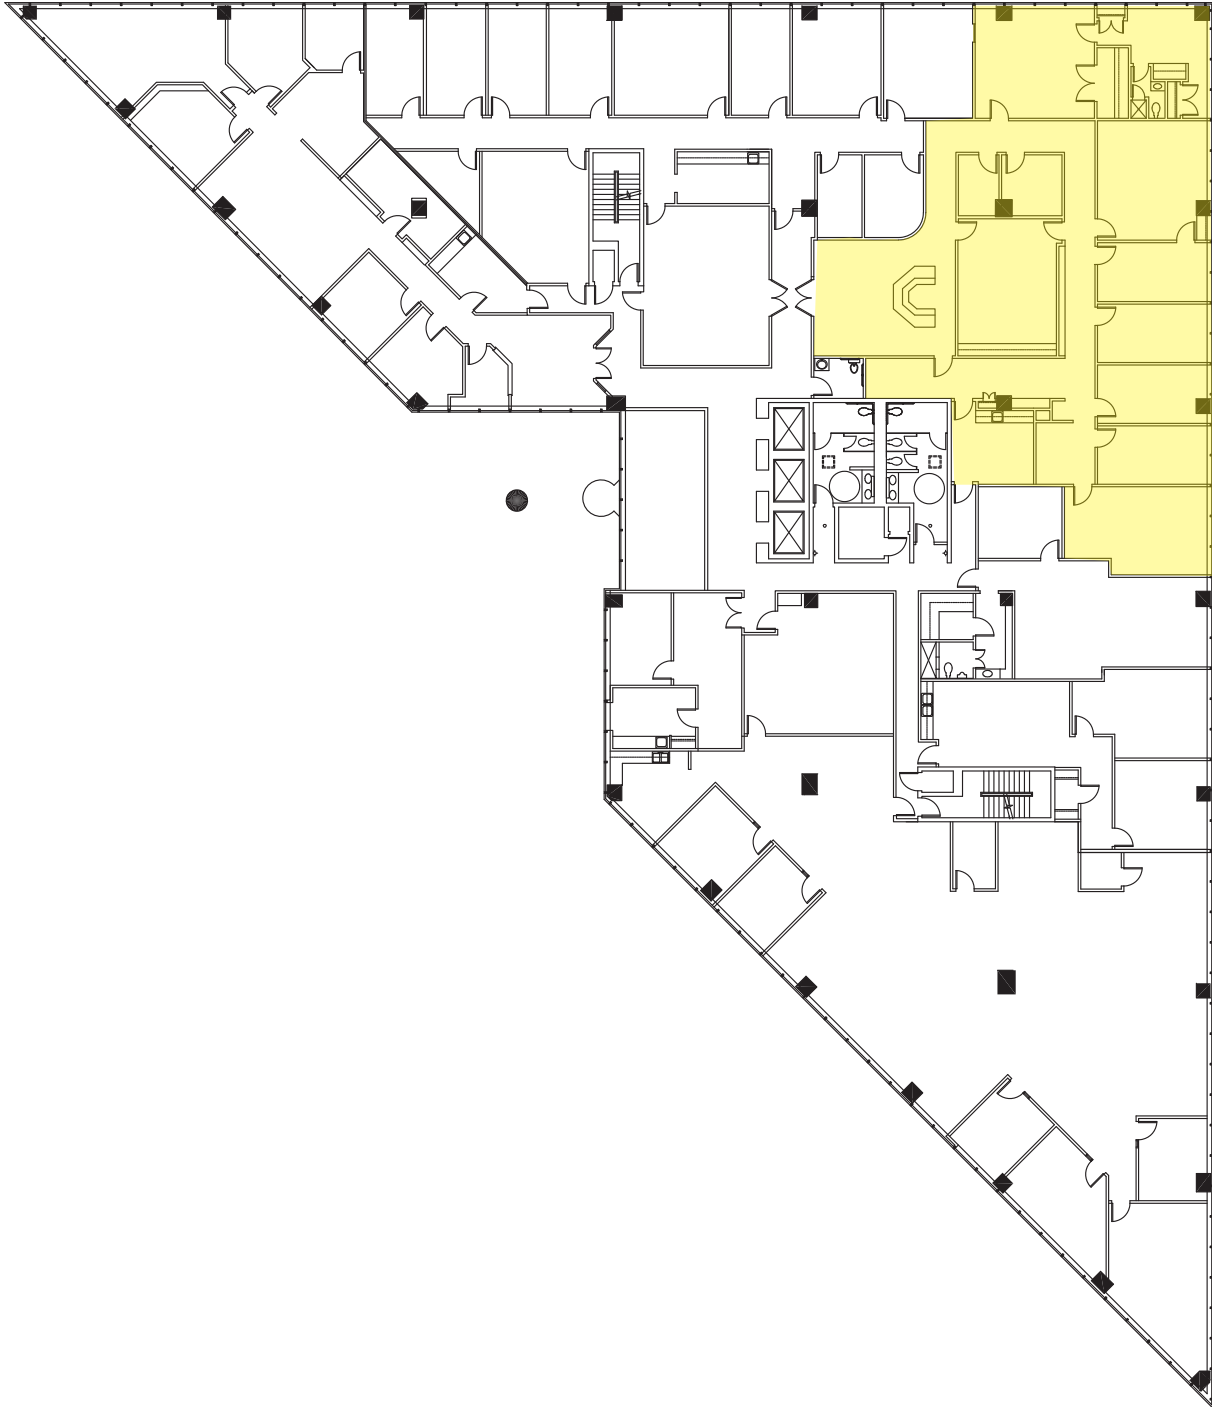

Suite 302

5,240 RSF

Call Nick Bentley at **405.842.0100**

nbentley@wiginprop.com | wiginprop.com