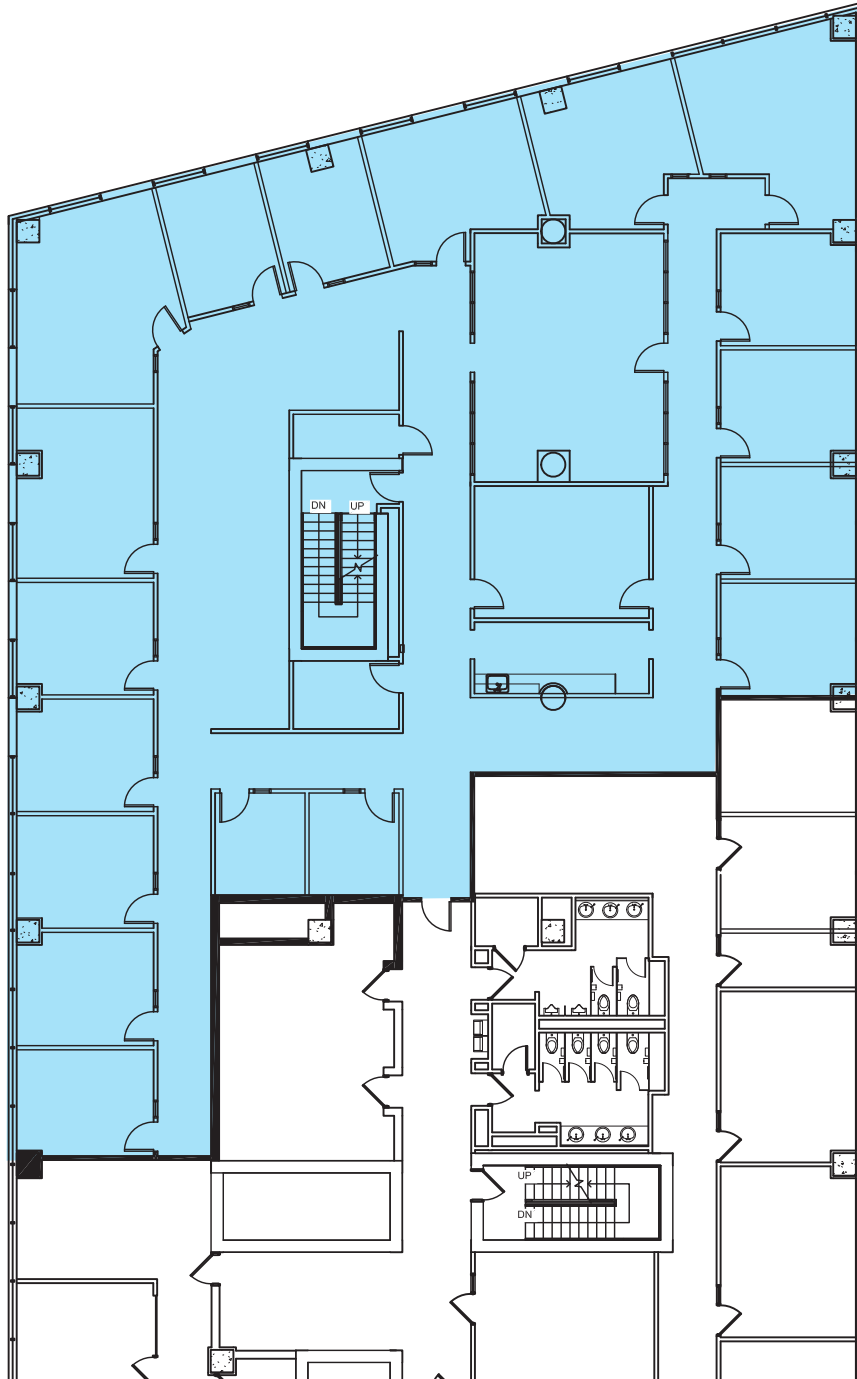

Quail Springs Parkway Plaza

14000 Quail Springs Parkway, Oklahoma City, OK 73134

Suite 5200

7,928 RSF

Call Nick Bentley at **405.842.0100**

nbentley@wiginprop.com | wiginprop.com