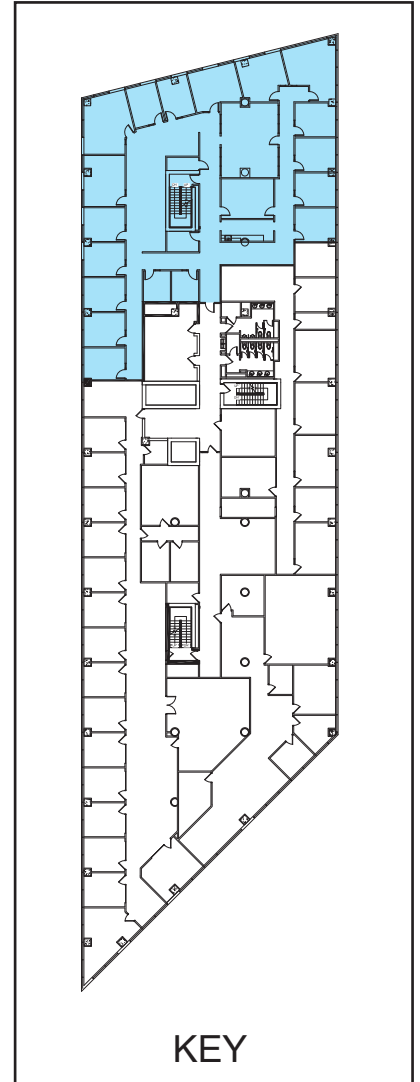

Quail Springs Parkway Plaza

14000 Quail Springs Parkway, Oklahoma City, OK 73134

Suite 5200

7,928 RSF

Call Nick Bentley at **405.842.0100**

nbentley@wiginprop.com | wiginprop.com