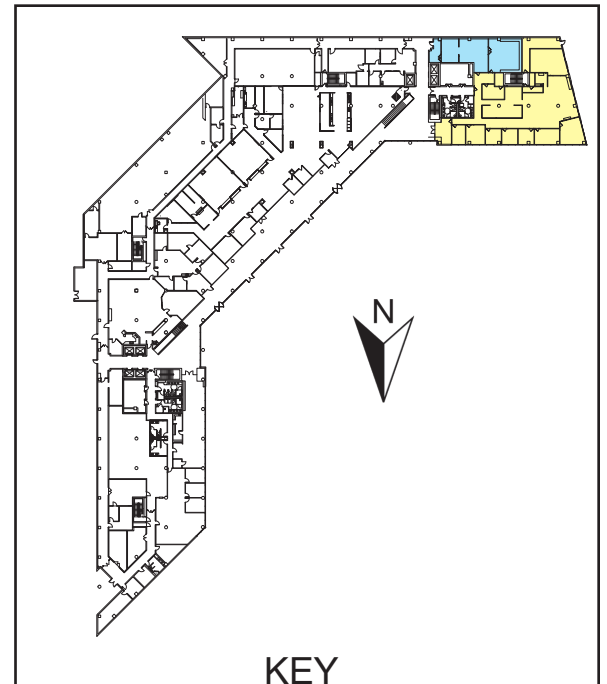

Quail Springs Parkway Plaza

14000 Quail Springs Parkway, Oklahoma City, OK 73134

Suite 1190 and 1200

8,838 Contiguous RSF

Call Nick Bentley at **405.842.0100**

nbentley@wiginprop.com | wiginprop.com