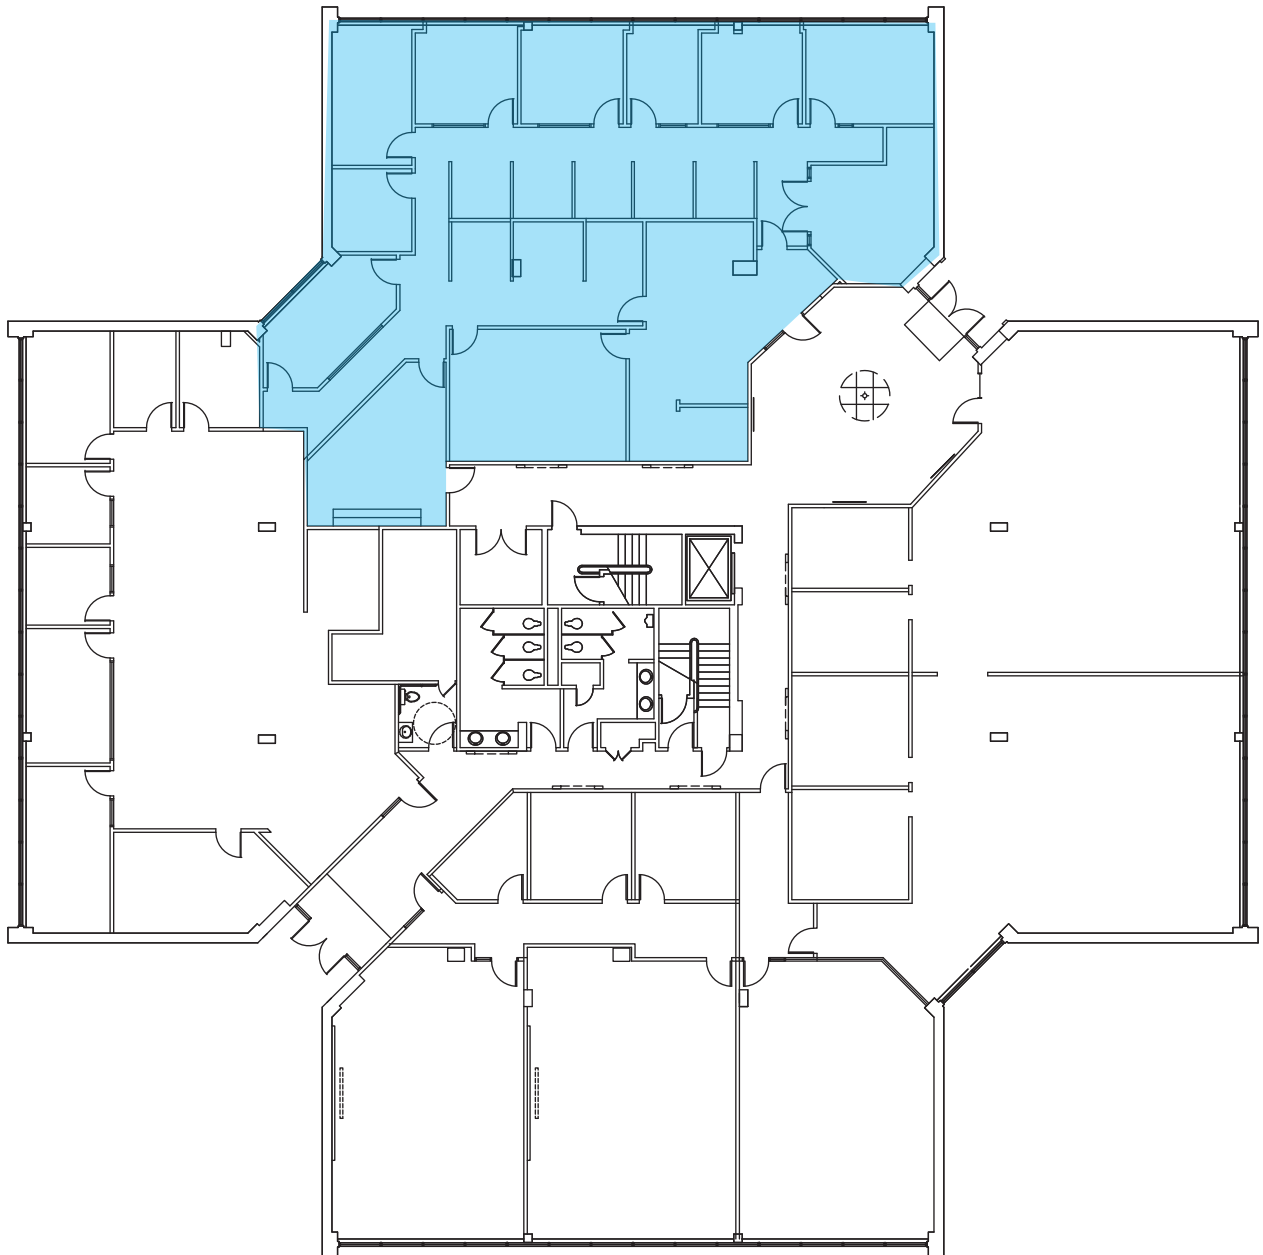

Three Broadway Executive Park

6501 N Broadway, Oklahoma City, OK 73116

Suite 180

4,155 RSF

Call Nick Bentley at **405.842.0100**

nbentley@wiginprop.com | wiginprop.com